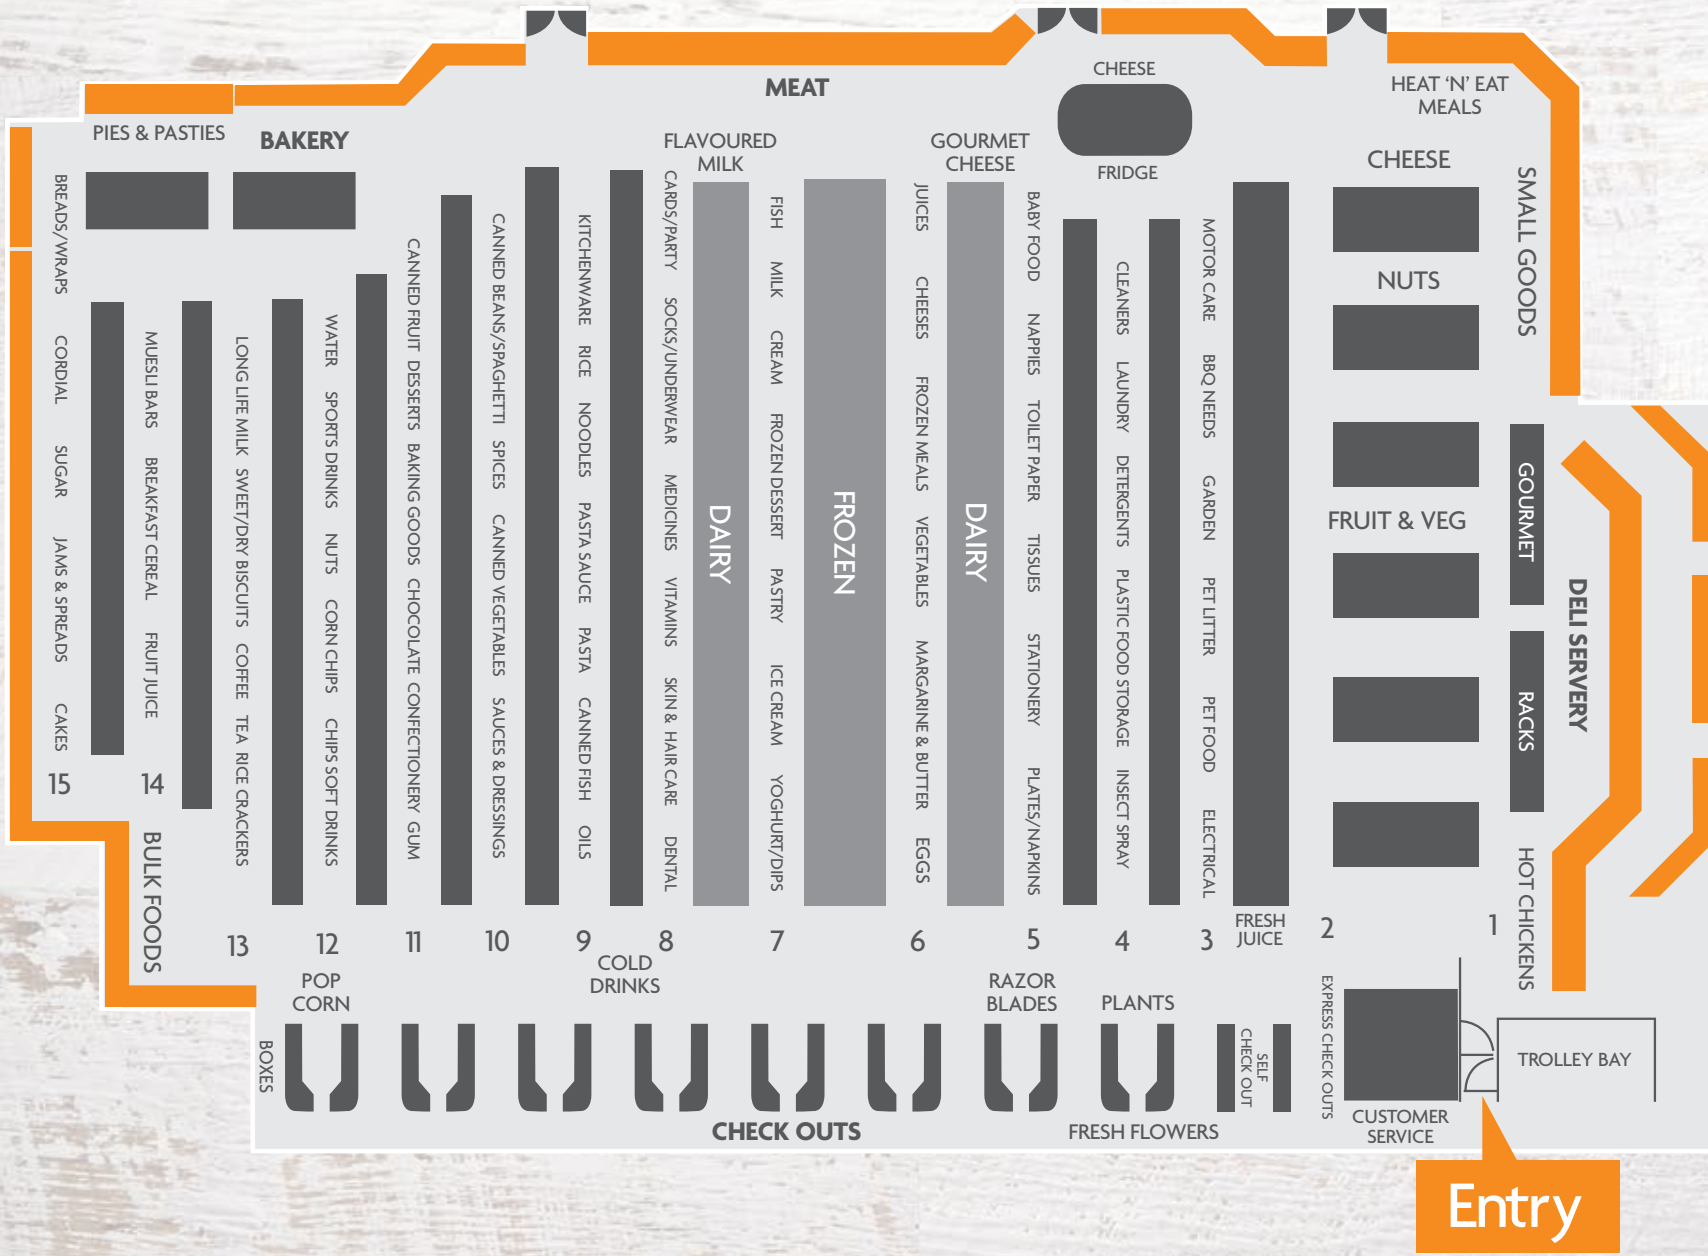

Norwood FOODLAND Store Plan

Phone 08 8366 5777
 161-169 The Parade
 Norwood SA 5067

Trading Times
 Monday 7.30 am – 9 pm
 Tuesday 7.30 am – 9 pm
 Wednesday 7.30 am – 9 pm
 Thursday 7.30 am – 9 pm
 Friday 7.30 am – 9 pm
 Saturday 7.30 am – 5 pm
 Sunday 9 am – 5 pm